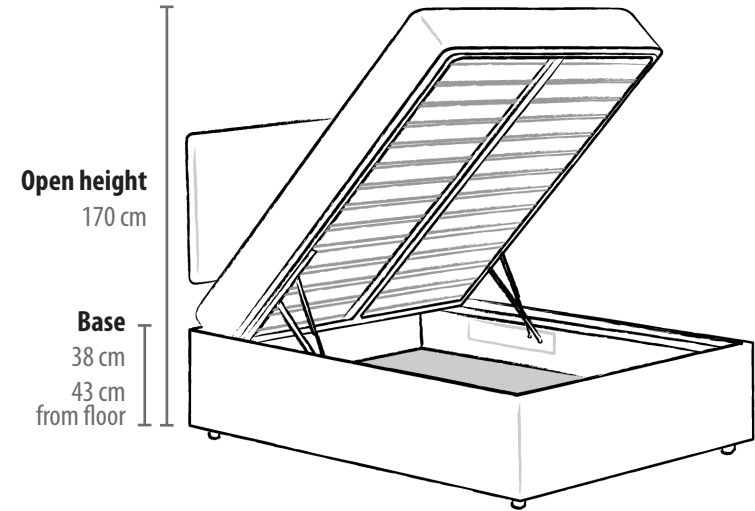

## SimpliCity height

22 cm internal storage depth

The headboard is not fixed to the bed, so can be moved to desired height

## SimpliCity+ height

32 cm internal storage depth

The headboard is not fixed to the bed, so can be moved to desired height

## Headboards

Available in heights of 60cm (shown), 85cm & full length. Horizon is available only in one height.

Standard

Curve

Lines

Squares

Horizon

Deeply

## All beds

width & length

**Single** 94 x 194 cm

**Mattress** 90 x 190 cm  
(3 Foot)

**Small Double** 124 x 194 cm

**Mattress** 120 x 190 cm  
(4 Foot)

**Double** 139 x 194 cm

**Mattress** 135 x 190 cm  
(4 Foot, 6 Inches)