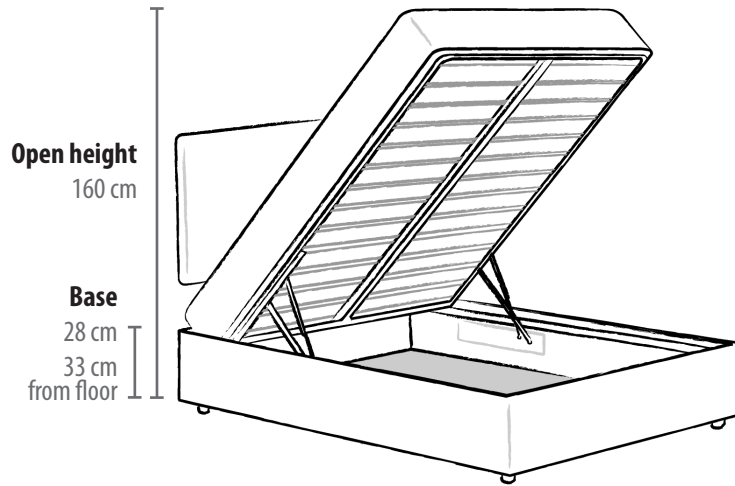

## SimpliCity height

22 cm internal storage depth

The headboard is not fixed to the bed, so can be moved to desired height

## SimpliCity+ height

32 cm internal storage depth

The headboard is not fixed to the bed, so can be moved to desired height

## Headboards

Available in heights of 60cm (shown), 85cm & full length. Horizon is available only in one height.

Standard

Curve

Lines

Squares

Horizon

Deeply

## All beds

width & length

**Single** 94 x 194 cm

**Mattress** 90 x 190 cm  
(3 Foot)

**Small Double** 124 x 194 cm

**Mattress** 120 x 190 cm  
(4 Foot)

**Double** 139 x 194 cm

**Mattress** 135 x 190 cm  
(4 Foot, 6 Inches)